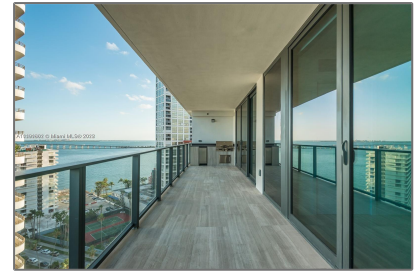

Residential Lease For Rent

777 Sqft - 1451 Brickell Ave # 1702, Miami,
Florida 33131

Basic

Property Type: **Residential Lease**

Listing Type: **For Rent**

Listing ID: **A11191862**

Price: **\$5,750**

Bedrooms: **1**

City: **Miami**

Zipcode: **33131**

Street: **1451 Brickell Ave #
1702**

Building Name: **ECHO BRICKELL
CONDO**

Floor Number: **0**

Features

✓	Swimming Pool:	Community, Above Ground, Hot Tub, Fenced
✓	Heating System:	Central
✓	Cooling System:	Central Air
✓	View:	Bay, Other, Water
✓	Furnished:	Unfurnished