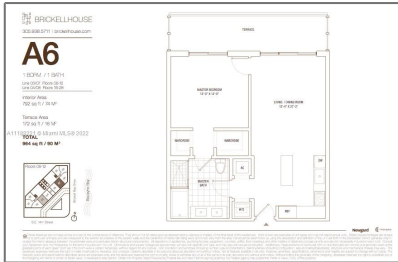

Residential Lease For Rent

701 Sqft - 1300 Brickell Bay Dr # 2104, Miami,
Florida 33131

Basic

Property Type: **Residential Lease**

Listing Type: **For Rent**

Listing ID: **A11188221**

Price: **\$3,500**

Bedrooms: **1**

Bathrooms: **1**

Half Bathrooms: **1**

Square Footage: **701 Sqft**

Year Built: **2014**

Lot Area: **1 Sqft**

Address

Country: **US**

State: **FL**

County: **Miami-Dade County**

City: **Miami**

Zipcode: **33131**

Street: **1300 Brickell Bay
Dr # 2104**

Building Name: **BRICKELLHOUSE
CONDO**

Features

Swimming Pool: **In Ground**

Pet Allowed: **Restrictions Or Possible
Restrictions**