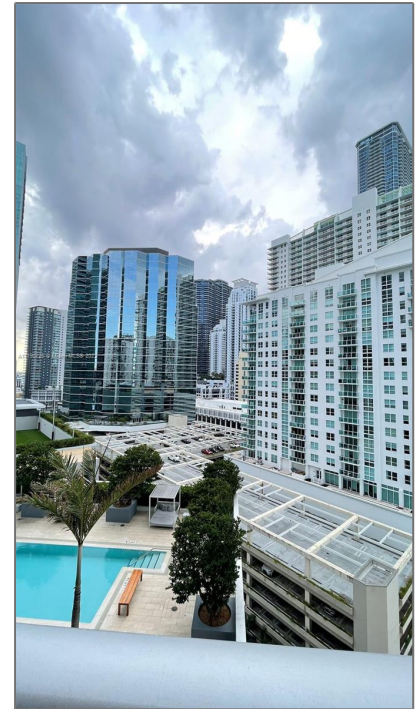

# Residential Lease For Rent

653 Sqft - 1300 Brickell Bay Dr # 1611, Miami,  
Florida 33131

## Features

Swimming Pool: **Community, Hot Tub**

Furnished: **Unfurnished**

County: **Miami-Dade County**

City: **Miami**

Zipcode: **33131**

Street: **1300 Brickell Bay  
Dr # 1611**

Building Name: **BRICKELLHOUSE  
CONDO**