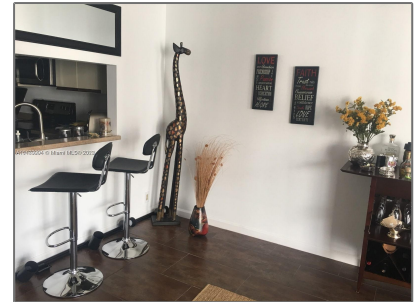

Residential Lease For Rent

836 Sqft - 520 Brickell Key Dr # A1512, Miami,
Florida 33131

Basic

Property Type:	Residential Lease
Listing Type:	For Rent
Listing ID:	A11189294
Price:	\$2,650
Bedrooms:	1
Bathrooms:	1
Half Bathrooms:	1
Square Footage:	836 Sqft
Year Built:	1982

Address

Country:	US
State:	FL
County:	Miami-Dade County
City:	Miami
Zipcode:	33131
Street:	520 Brickell Key Dr # A1512
Building Name:	BRICKELL KEY ONE CONDO
Floor Number:	0

Features

✓	Swimming Pool:	In Ground, Fenced
✓	Heating System:	Central, Electric
✓	Cooling System:	Central Air, Electric
✓	View:	Bay, Water, Tennis Court View
✓	Furnished:	Furniture For Sale