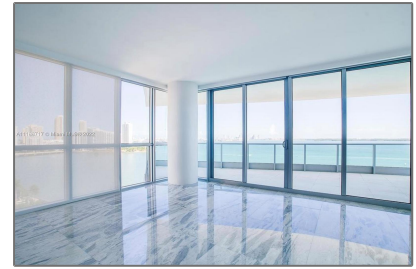

Residential Lease For Rent

1,878 Sqft - 1331 Brickell Bay Dr # 1201, Miami, Florida 33131

Basic

Property Type: **Residential Lease**

Listing Type: **For Rent**

Listing ID: **A11188717**

Price: **\$10,500**

Bedrooms: **2**

City: **Miami**

Zipcode: **33131**

Street: **1331 Brickell Bay
Dr # 1201**

Building Name: **JADE RESIDENCES
AT BRICKE**

Floor Number: **0**

Features

Heating System: **Central**

View: **Ocean**