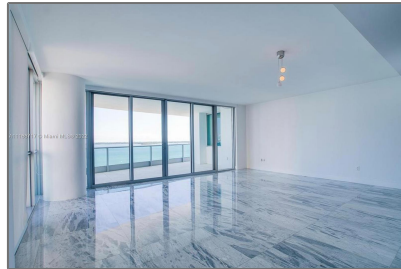

Residential Lease For Rent

1,878 Sqft - 1331 Brickell Bay Dr # 1201, Miami, Florida 33131

Basic

Property Type: **Residential Lease**

Listing Type: **For Rent**

Listing ID: **A11188717**

Price: **\$10,500**

Bedrooms: **2**

Bathrooms: **2**

Half Bathrooms: **1**

Square Footage: **1,878 Sqft**

Year Built: **2004**

Address

Country: **US**

State: **FL**

County: **Miami-Dade County**

City: **Miami**

Zipcode: **33131**

Street: **1331 Brickell Bay
Dr # 1201**

Building Name: **JADE RESIDENCES
AT BRICKE**

Floor Number: **0**

Features

Heating System: **Central**

View: **Ocean**