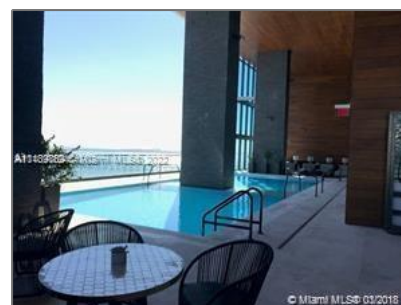

Residential Lease For Rent

1,287 Sqft - 1451 Brickell Ave # 1501, Miami, Florida 33131

Basic

Property Type: **Residential Lease**

Listing Type: **For Rent**

Listing ID: **A11189389**

Price: **\$8,750**

Bedrooms: **2**

City: **Miami**

Zipcode: **33131**

Street: **1451 Brickell Ave #
1501**

Building Name: **ECHO BRICKELL
CONDO**

Floor Number: **0**

Features

✓ Heating System:	Central, Electric
✓ Cooling System:	Central Air, Electric
✓ View:	Intracoastal View, Bay, Ocean
✓ Pet Allowed:	Dogs Ok
✓ Furnished:	Unfurnished