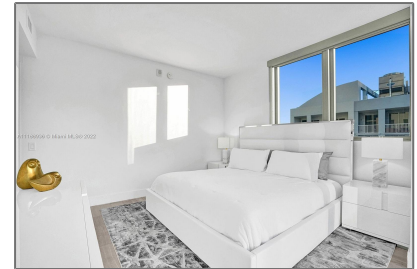

Residential Lease For Rent

1,116 Sqft - 1300 Brickell Bay Dr # 2702, Miami, Florida 33131

Basic

Property Type: **Residential Lease**

Listing Type: **For Rent**

Listing ID: **A11188936**

Price: **\$6,000**

Bedrooms: **2**

City: **Miami**

Zipcode: **33131**

Street: **1300 Brickell Bay
Dr # 2702**

Building Name: **BRICKELLHOUSE
CONDO**

Floor Number: **0**

Features

✓ Swimming Pool: **Community**

✓ Heating System: **Central**