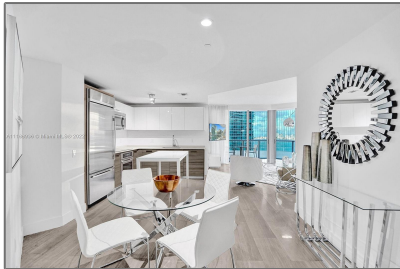

Residential Lease For Rent

1,116 Sqft - 1300 Brickell Bay Dr # 2702, Miami, Florida 33131

Basic

Property Type: **Residential Lease**

Listing Type: **For Rent**

Listing ID: **A11188936**

Price: **\$6,000**

Bedrooms: **2**

City: **Miami**

Zipcode: **33131**

Street: **1300 Brickell Bay
Dr # 2702**

Building Name: **BRICKELLHOUSE
CONDO**

Floor Number: **0**

Features

✓ Swimming Pool: **Community**

✓ Heating System: **Central**