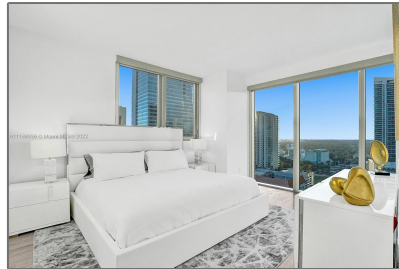

Residential Lease For Rent

1,116 Sqft - 1300 Brickell Bay Dr # 2702, Miami, Florida 33131

Basic

Property Type: **Residential Lease**

Listing Type: **For Rent**

Listing ID: **A11188936**

Price: **\$6,000**

Bedrooms: **2**

City: **Miami**

Zipcode: **33131**

Street: **1300 Brickell Bay
Dr # 2702**

Building Name: **BRICKELLHOUSE
CONDO**

Floor Number: **0**

Features

✓ Swimming Pool: **Community**

✓ Heating System: **Central**