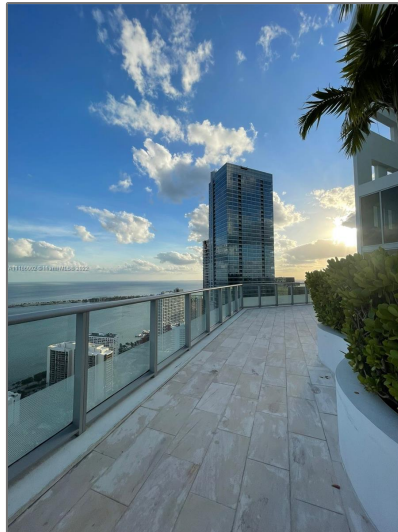

Residential Lease For Rent

696 Sqft - 1300 Brickell Bay Dr # 2405, Miami,
Florida 33131

Basic

Property Type:	Residential Lease
Listing Type:	For Rent
Listing ID:	A11186002
Price:	\$4,900
Bedrooms:	1
Bathrooms:	1
Half Bathrooms:	1
Square Footage:	696 Sqft
Year Built:	2014
Lot Area:	1 Sqft

Address

Country:	US
State:	FL
County:	Miami-Dade County
City:	Miami

Features

✓	Swimming Pool:	Above Ground
✓	Heating System:	Central, Electric
✓	Cooling System:	Central Air, Electric
✓	View:	Bay
✓	Furnished:	Furnished