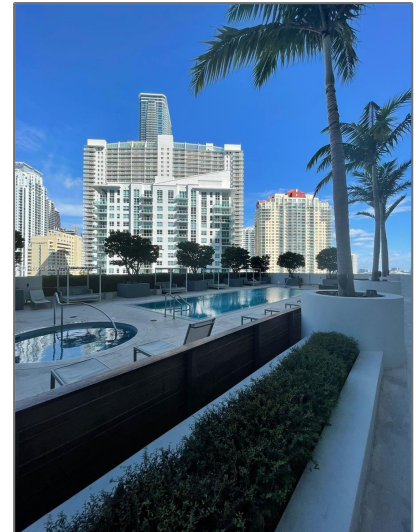

Residential Lease For Rent

696 Sqft - 1300 Brickell Bay Dr # 2405, Miami,
Florida 33131

Basic

Property Type:	Residential Lease
Listing Type:	For Rent
Listing ID:	A11186002
Price:	\$4,900
Bedrooms:	1
Bathrooms:	1
Half Bathrooms:	1
Square Footage:	696 Sqft
Year Built:	2014
Lot Area:	1 Sqft

Address

Country:	US
State:	FL
County:	Miami-Dade County
City:	Miami

Features

✓	Swimming Pool:	Above Ground
✓	Heating System:	Central, Electric
✓	Cooling System:	Central Air, Electric
✓	View:	Bay
✓	Furnished:	Furnished