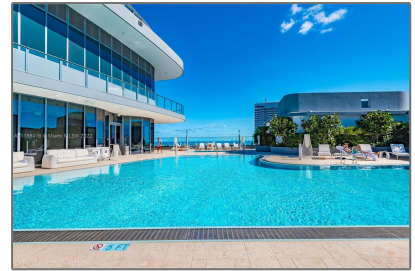

# Residential Lease For Rent

1,356 Sqft - 1000 Brickell Plz # 3712, Miami,  
Florida 33131