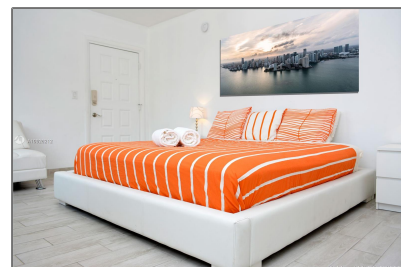

Residential Income For Sale

439 Sqft - 1600 Pennsylvania Ave, Miami Beach, Florida 33139

Basic

Property Type: **Residential Income**

Listing Type: **For Sale**

Listing ID: **A10926212**

Price: **\$1,000,000**