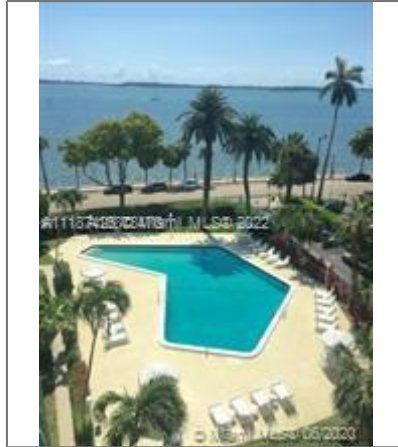

# Residential Lease For Rent

480 Sqft - 1408 SE Brickell Bay Dr # 216, Miami, Florida 33131

## Address

Country:	<b>US</b>
State:	<b>FL</b>
County:	<b>Miami-Dade County</b>
City:	<b>Miami</b>
Zipcode:	<b>33131</b>
Street:	<b>1408 SE Brickell Bay Dr # 216</b>
Building Name:	<b>BRICKELL BAY</b>