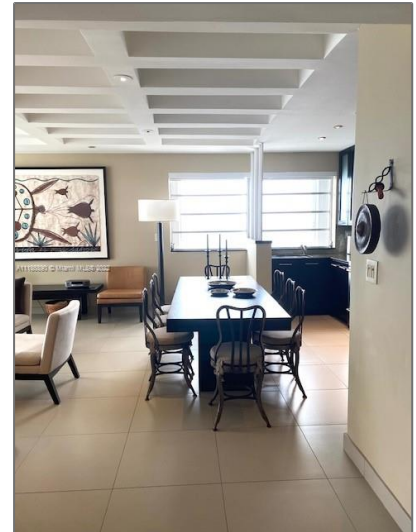

Residential Lease For Rent

1,098 Sqft - 1408 Brickell Bay Dr # 1010, Miami, Florida 33131

Basic

Property Type:	Residential Lease
Listing Type:	For Rent
Listing ID:	A11186890
Price:	\$5,000
Bedrooms:	2
Bathrooms:	2
Square Footage:	1,098 Sqft
Year Built:	1964

Address

Country:	US
State:	FL
County:	Miami-Dade County
City:	Miami
Zipcode:	33131
Street:	1408 Brickell Bay Dr # 1010

Features

✓	Swimming Pool:	In Ground
✓	Cooling System:	Central Air
✓	View:	Bay, Other, Water
✓	Patio:	Porch/balcony
✓	Furnished:	Furnished