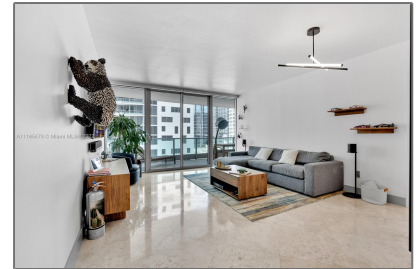

Residential Lease For Rent

895 Sqft - 1331 Brickell Bay Dr # 1406, Miami,
Florida 33131

Basic

Property Type: **Residential Lease**

Listing Type: **For Rent**

Listing ID: **A11185479**

Price: **\$4,200**

Bedrooms: **1**

Zipcode: **33131**

Street: **1331 Brickell Bay
Dr # 1406**

Building Name: **JADE RESIDENCES
AT BRICKE**

Floor Number: **0**

Features

Swimming Pool: **In Ground**

Cooling System: **Central Air**

View: **Other**