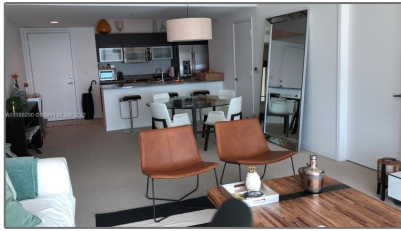

# Residential Lease For Rent

1,113 Sqft - 951 BRICKELL AVE # 3606, Miami,  
Florida 33131