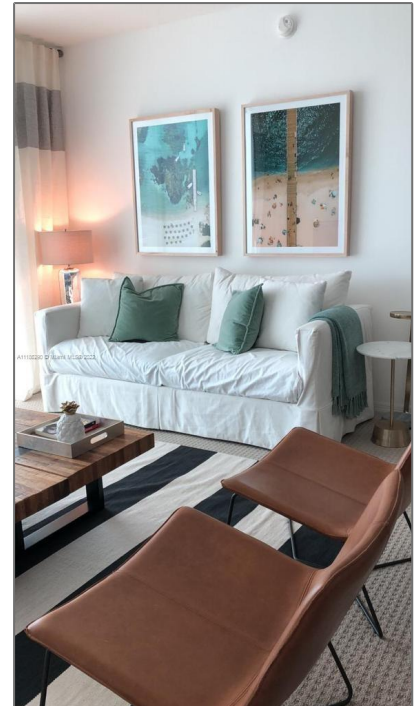

# Residential Lease For Rent

1,113 Sqft - 951 BRICKELL AVE # 3606, Miami,  
Florida 33131

## Basic

Property Type: **Residential Lease**

Listing Type: **For Rent**

Listing ID: **A11186290**

Price: **\$5,100**

Bedrooms: **2**

Bathrooms: **2**

Square Footage: **1,113 Sqft**