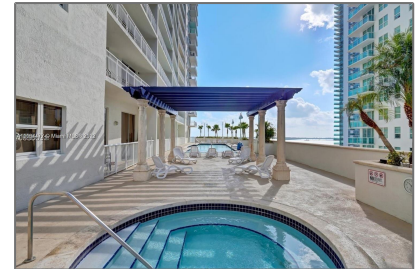

Residential Lease For Rent

825 Sqft - 1200 Brickell Bay Dr # 3008, Miami,
Florida 33131

Basic

Property Type: **Residential Lease**

Listing Type: **For Rent**

Listing ID: **A11184472**

Price: **\$3,200**

Bedrooms: **1**

Zipcode: **33131**

Street: **1200 Brickell Bay
Dr # 3008**

Building Name: **THE CLUB AT
BRICKELL BAY**

Floor Number: **0**

Features

✓ Swimming Pool: **Community, In Ground**

✓ Heating System: **Central, Electric**