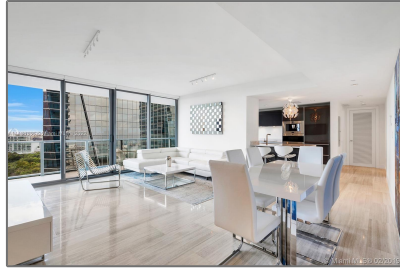

Residential Lease For Rent

1,076 Sqft - 1451 Brickell Ave # 1605, Miami,
Florida 33131

Basic

Property Type: **Residential Lease**

Listing Type: **For Rent**

Listing ID: **A11186336**

Price: **\$7,500**

Bedrooms: **2**