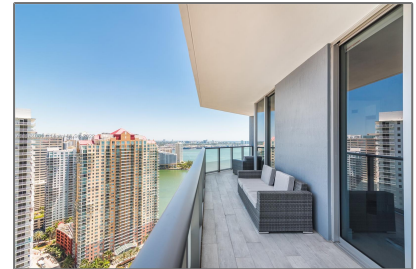

Residential Lease For Rent

969 Sqft - 1300 Brickell Bay Dr # 3607, Miami,
Florida 33131

Basic

Property Type: **Residential Lease**

Listing Type: **For Rent**

Listing ID: **A11184061**

Price: **\$5,000**

Bedrooms: **2**

City: **Miami**

Zipcode: **33131**

Street: **1300 Brickell Bay
Dr # 3607**

Building Name: **BRICKELLHOUSE
CONDO**

Floor Number: **0**

Features

✓ Swimming Pool: **Above Ground**

✓ Heating System: **Central**