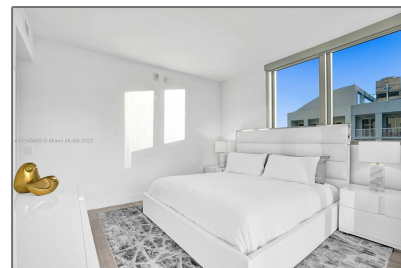

Residential Lease For Rent

1,116 Sqft - 1300 Brickell Bay Dr # 2702, Miami, Florida 33131

Basic

Property Type: **Residential Lease**

Listing Type: **For Rent**

Listing ID: **A11185893**

Price: **\$7,000**

Bedrooms: **2**

City: **Miami**

Zipcode: **33131**

Street: **1300 Brickell Bay
Dr # 2702**

Building Name: **BRICKELLHOUSE
CONDO**

Floor Number: **0**

Features

✓	Swimming Pool:	Community
✓	Heating System:	Central
✓	Cooling System:	Central Air
✓	View:	City Lights
✓	Pet Allowed	
✓	Furnished:	Furnished