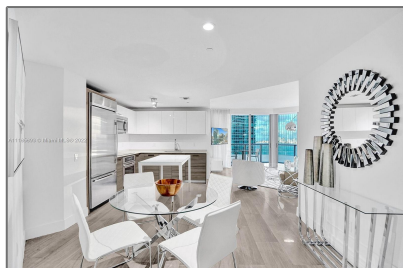

Residential Lease For Rent

1,116 Sqft - 1300 Brickell Bay Dr # 2702, Miami, Florida 33131

Basic

Property Type: **Residential Lease**

Listing Type: **For Rent**

Listing ID: **A11185893**

Price: **\$7,000**

Bedrooms: **2**

City: **Miami**

Zipcode: **33131**

Street: **1300 Brickell Bay
Dr # 2702**

Building Name: **BRICKELLHOUSE
CONDO**

Floor Number: **0**

Features

✓	Swimming Pool:	Community
✓	Heating System:	Central
✓	Cooling System:	Central Air
✓	View:	City Lights
✓	Pet Allowed	
✓	Furnished:	Furnished