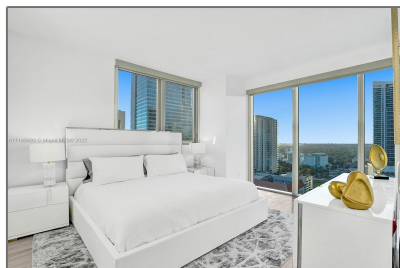

Residential Lease For Rent

1,116 Sqft - 1300 Brickell Bay Dr # 2702, Miami, Florida 33131

Basic

Property Type: **Residential Lease**

Listing Type: **For Rent**

Listing ID: **A11185893**

Price: **\$7,000**

Bedrooms: **2**

City: **Miami**

Zipcode: **33131**

Street: **1300 Brickell Bay
Dr # 2702**

Building Name: **BRICKELLHOUSE
CONDO**

Floor Number: **0**

Features

✓	Swimming Pool:	Community
✓	Heating System:	Central
✓	Cooling System:	Central Air
✓	View:	City Lights
✓	Pet Allowed	
✓	Furnished:	Furnished