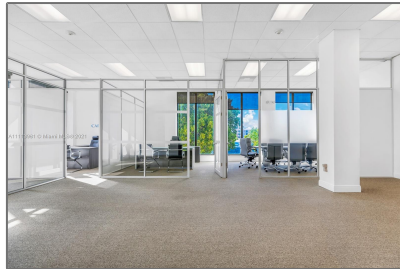

Commercial Sale For Sale

- 17225 S Dixie Hwy # 203, Palmetto Bay, Florida
33157

Basic

Property Type: **Commercial Sale**

Listing Type: **For Sale**

Listing ID: **A11113981**

Price: **\$40**

Year Built: **2010**