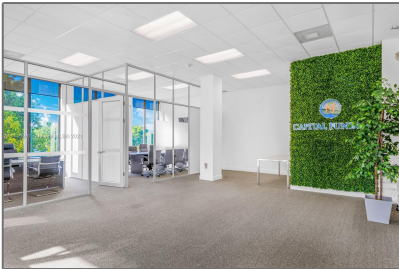

Commercial Sale For Sale

- 17225 S Dixie Hwy # 203, Palmetto Bay, Florida
33157

Basic

Property Type: **Commercial Sale**

Listing Type: **For Sale**

Listing ID: **A11113981**

Price: **\$40**

Year Built: **2010**