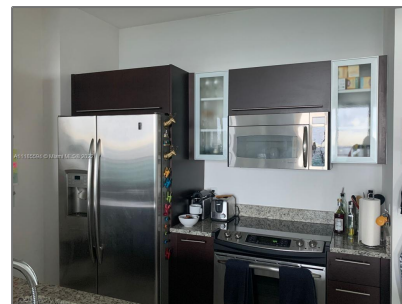

# Residential Lease For Rent

702 Sqft - 951 Brickell Ave # 2102, Miami, Florida 33131