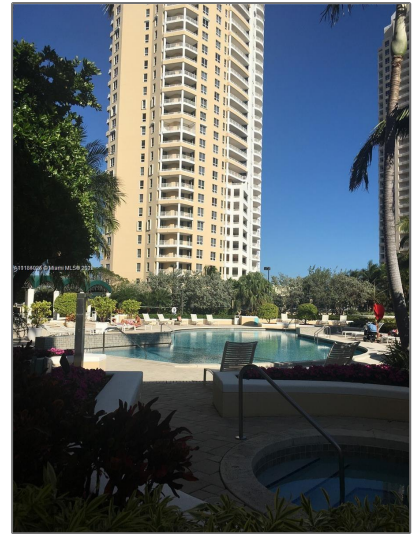

Residential Lease For Rent

1,400 Sqft - 888 Brickell Key Dr # 2312, Miami,
Florida 33131

Basic

Property Type: **Residential Lease**

Listing Type: **For Rent**

Listing ID: **A11184026**

Price: **\$5,500**

Bedrooms: **2**