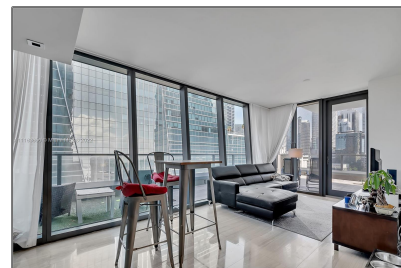

# Residential For Sale

698 Sqft - 1451 Brickell Ave # 906, Miami, Florida 33131

## Basic

Property Type:	<b>Residential</b>
Listing Type:	<b>For Sale</b>
Listing ID:	<b>A11183856</b>
Price:	<b>\$730,000</b>
Bedrooms:	<b>1</b>
Bathrooms:	<b>1</b>
Half Bathrooms:	<b>1</b>
Square Footage:	<b>698 Sqft</b>
Year Built:	<b>2017</b>

## Address

Country:	<b>US</b>
State:	<b>FL</b>
County:	<b>Miami-Dade County</b>
City:	<b>Miami</b>
Zipcode:	<b>33131</b>
Street:	<b>1451 Brickell Ave # 906</b>
Building Name:	<b>ECHO BRICKELL CONDO</b>
Floor Number:	<b>0</b>