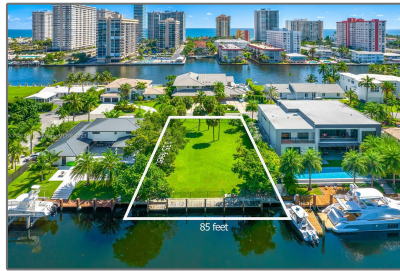

Land/boat Docks For Sale

- 606 Palm Dr, Hallandale Beach, Florida 33009

Basic

Property Type:	Land/boat Docks
Listing Type:	For Sale
Listing ID:	A11112171
Price:	\$3,990,000
Lot Area:	11,475 Sqft

Features

<input checked="" type="checkbox"/>	Fence:	Fenced
<input checked="" type="checkbox"/>	View:	Canal View

Address

Country:	US
State:	FL
County:	Broward County
City:	Hallandale Beach
Zipcode:	33009
Street:	606 Palm Dr
Building Name:	GOLDEN ISLES
Floor Number:	0

Agent

Svetlana Costantini

☎ 954-459-5268

✉ svetlana@costantinirealty.com