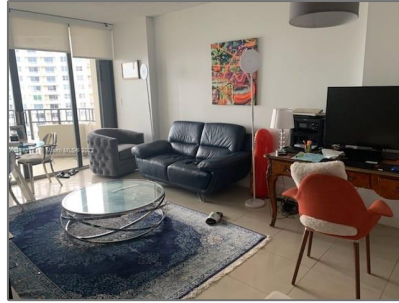

Residential Lease For Rent

724 Sqft - 520 Brickell Key Dr # A1401, Miami,
Florida 33131

Basic

Property Type: **Residential Lease**

Listing Type: **For Rent**

Listing ID: **A11183174**

Price: **\$2,550**

Bedrooms: **1**

City: **Miami**

Zipcode: **33131**

Features

✓ Swimming Pool: **In Ground**

✓ Heating System: **Central**

✓ Cooling System: **Central Air**

✓ Furnished: **Unfurnished**

Street: **520 Brickell Key Dr**
A1401