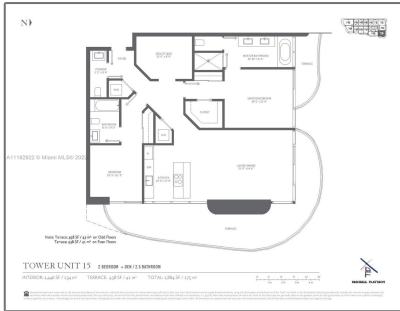

Residential Lease For Rent

1,446 Sqft - 1000 Brickell Plaza # 2515, Miami,
Florida 33131

Basic

Property Type: **Residential Lease**

Listing Type: **For Rent**

Listing ID: **A11182922**

Price: **\$10,000**

Bedrooms: **2**

Bathrooms: **2**

Half Bathrooms: **1**

Square Footage: **1,446 Sqft**

Year Built: **2019**

Address

Country: **US**

State: **FL**

County: **Miami-Dade County**

City: **Miami**

Zipcode: **33131**

Features

✓ Swimming Pool: **Community**

✓ Heating System: **Central**

✓ Cooling System: **Central Air**

✓ Furnished: **Furnished**

Street: **1000 Brickell Plaza
2515**