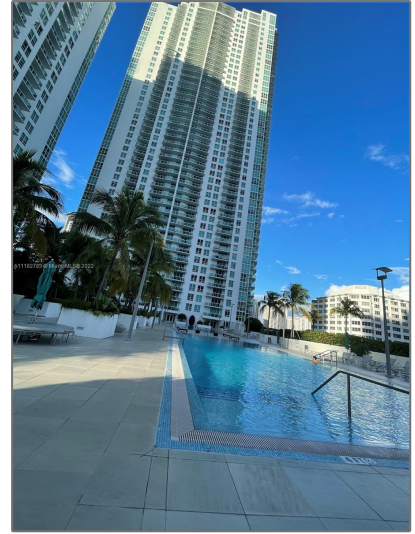

Residential Lease For Rent

688 Sqft - 950 Brickell Bay Dr # 1402, Miami, Florida 33131

Basic

Property Type: **Residential Lease**

Listing Type: **For Rent**

Listing ID: **A11182783**

Price: **\$2,800**

Bedrooms: **1**

Zipcode: **33131**

Street: **950 Brickell Bay Dr
1402**

Features

✓ Swimming Pool: **In Ground**

✓ Heating System: **Central, Electric**

✓ View: **Other, Water**

✓ Furnished: **Furnished**

Building Name: **THE PLAZA 851
BRICKELL CO**