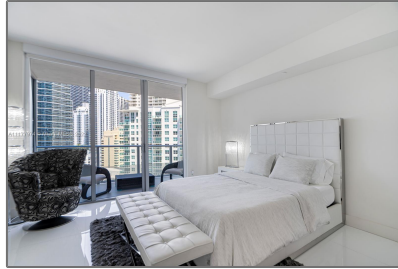

Residential Lease For Rent

362 Sqft - 1300 Brickell Bay Dr # 1912, Miami,
Florida 33131

Basic

Property Type:	Residential Lease
Listing Type:	For Rent
Listing ID:	A11177974
Price:	\$3,100
Bathrooms:	1
Square Footage:	362 Sqft
Year Built:	2014
Lot Area:	1 Sqft

Address

Country:	US
State:	FL
County:	Miami-Dade County
City:	Miami
Zipcode:	33131
Street:	1300 Brickell Bay Dr # 1912
Building Name:	BRICKELLHOUSE CONDO
Floor Number:	0

Features

<input checked="" type="checkbox"/>	Swimming Pool:	Community, Above Ground
<input checked="" type="checkbox"/>	Heating System:	Central, Electric
<input checked="" type="checkbox"/>	Cooling System:	Central Air, Electric
<input checked="" type="checkbox"/>	View:	Bay, Pool
<input checked="" type="checkbox"/>	Furnished:	Furnished