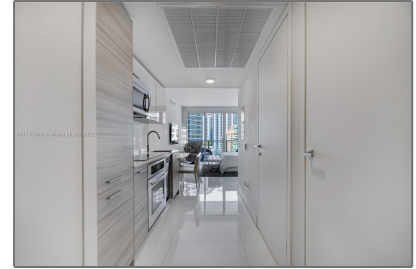

Residential Lease For Rent

362 Sqft - 1300 Brickell Bay Dr # 1912, Miami,
Florida 33131

Basic

Property Type:	Residential Lease
Listing Type:	For Rent
Listing ID:	A11177974
Price:	\$3,100
Bathrooms:	1
Square Footage:	362 Sqft
Year Built:	2014
Lot Area:	1 Sqft

Address

Country:	US
State:	FL
County:	Miami-Dade County
City:	Miami
Zipcode:	33131
Street:	1300 Brickell Bay Dr # 1912
Building Name:	BRICKELLHOUSE CONDO
Floor Number:	0

Features

<input checked="" type="checkbox"/>	Swimming Pool:	Community, Above Ground
<input checked="" type="checkbox"/>	Heating System:	Central, Electric
<input checked="" type="checkbox"/>	Cooling System:	Central Air, Electric
<input checked="" type="checkbox"/>	View:	Bay, Pool
<input checked="" type="checkbox"/>	Furnished:	Furnished