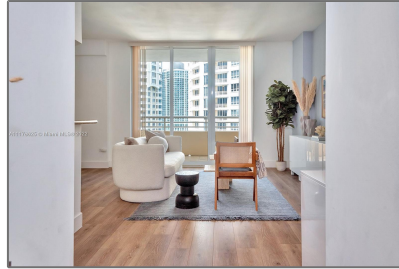

# Residential Lease For Rent

959 Sqft - 808 Brickell Key Dr # 2103, Miami, Florida 33131