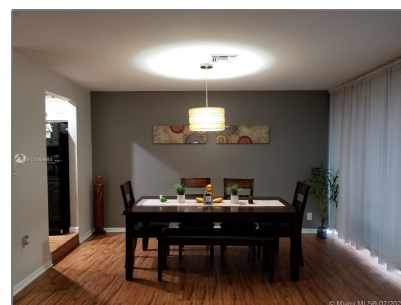

Residential For Sale

1,770 Sqft - 837 NW 80th Way # 2, Plantation,
Florida 33324

Basic

Property Type: **Residential**

Listing Type: **For Sale**

Listing ID: **A11068980**

Price: **$205,000**

Bedrooms: **3**

Bathrooms: **2**

Half Bathrooms: **1**

Square Footage: **1,770 Sqft**

Year Built: **1975**

Lot Area: **1,770 Sqft**

Address

Country: **US**

State: **FL**

County: **Broward County**

City: **Plantation**

Zipcode: **33324**

Street: **837 NW 80th Way #
2**

Building Name: **TOWNHOUSES AT
JACARANDA**

Features

✓	Heating System:	Central
✓	Cooling System:	Electric
✓	View:	Garden View
✓	Pet Allowed:	More Than 20 Lbs
✓	Patio:	Patio