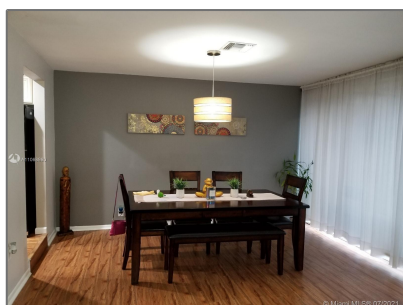

# Residential For Sale

1,770 Sqft - 837 NW 80th Way # 2, Plantation,  
Florida 33324