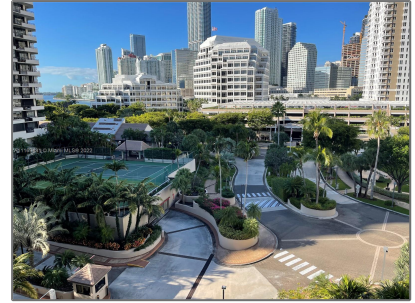

# Residential Lease For Rent

360 Sqft - 540 Brickell Key Dr # 813, Miami,  
Florida 33131

## Address

Country:	<b>US</b>
State:	<b>FL</b>
County:	<b>Miami-Dade County</b>
City:	<b>Miami</b>
Zipcode:	<b>33131</b>
Street:	<b>540 Brickell Key Dr # 813</b>
Building Name:	<b>BRICKELL KEY II CONDO</b>
Floor Number:	<b>0</b>