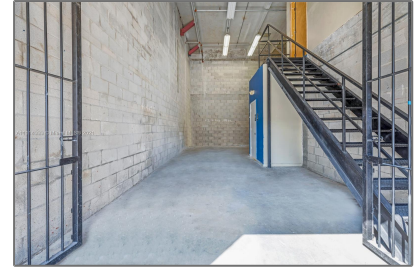

Commercial Sale For Sale

- 11965 SW 142nd Ter # 110, Miami, Florida
33186

Basic

Property Type:	Commercial Sale
Listing Type:	For Sale
Listing ID:	A11114333
Price:	\$22
Year Built:	2005
Lot Area:	1,106 Sqft

Address

Country:	US
State:	FL
County:	Miami-Dade County
City:	Miami
Zipcode:	33186
Street:	11965 SW 142nd Ter # 110
Building Name:	AMALFI WAREHOUSE CONDO/11965
Floor Number:	0

Agent

Features

<input checked="" type="checkbox"/>	Heating System:	Central Individual A/c
<input checked="" type="checkbox"/>	Cooling System:	Central Individual A/c
<input checked="" type="checkbox"/>	Parking:	2