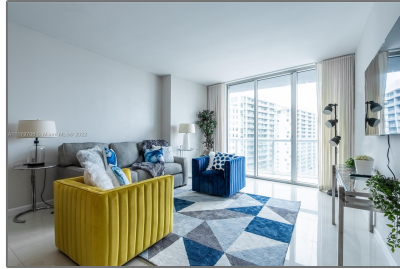

# Residential Lease For Rent

842 Sqft - 485 Brickell Ave # 3506, Miami, Florida  
33131

## Basic

Property Type: **Residential Lease**

Listing Type: **For Rent**

Listing ID: **A11179706**

Price: **\$6,500**

Bedrooms: **1**

Bathrooms: **1**

Square Footage: **842 Sqft**