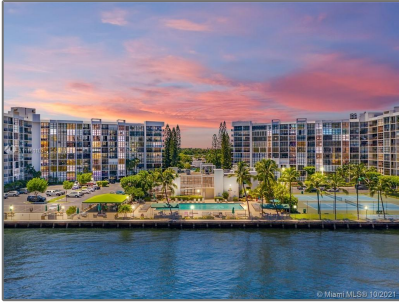

Residential For Sale

1,430 Sqft - 1000 Parkview Dr # 931, Hallandale Beach, Florida 33009

Basic

Property Type:	Residential
Listing Type:	For Sale
Listing ID:	A11101103
Price:	\$330,000
Bedrooms:	3
Bathrooms:	2
Square Footage:	1,430 Sqft
Year Built:	1976
Lot Area:	1,430 Sqft

Address

Country:	US
State:	FL
County:	Broward County
City:	Hallandale Beach
Zipcode:	33009
Street:	1000 Parkview Dr # 931
Building Name:	OCEANVIEW PARK CONDO
Floor Number:	0

Features

✓ Heating System:	Central, Electric
✓ Cooling System:	Central Air, Electric