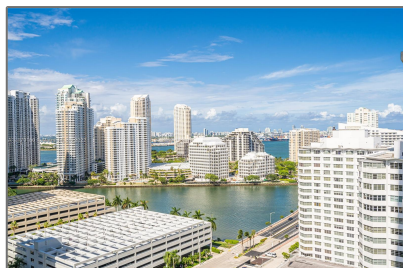

# Residential For Sale

688 Sqft - 950 Brickell Bay Dr # 2102, Miami, Florida 33131

## Address

Country:	<b>US</b>
State:	<b>FL</b>
County:	<b>Miami-Dade County</b>
City:	<b>Miami</b>
Zipcode:	<b>33131</b>
Street:	<b>950 Brickell Bay Dr # 2102</b>