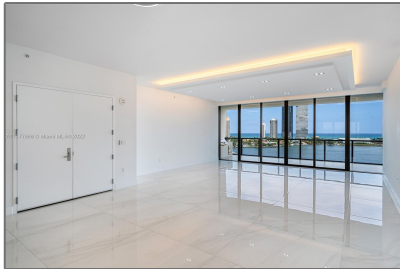

## Basic

Property Type:	<b>Residential Lease</b>
Listing Type:	<b>For Rent</b>
Listing ID:	<b>A11177888</b>
Price:	<b>\$20,000</b>
Bedrooms:	<b>3</b>
Bathrooms:	<b>4</b>
Half Bathrooms:	<b>1</b>
Square Footage:	<b>2,830 Sqft</b>
Year Built:	<b>2017</b>