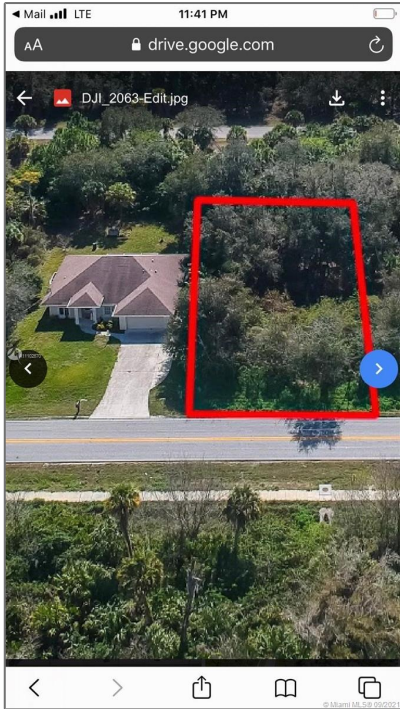

Land/boat Docks For Sale

- 16245 Hillsborough boulevard, Port Charlotte, Florida 33954

Basic

Property Type:	Land/boat Docks
Listing Type:	For Sale
Listing ID:	A11102670
Price:	\$20,900
Lot Area:	10,010 Sqft