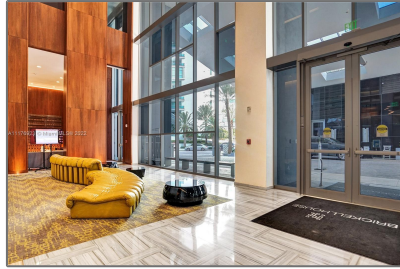

Residential Lease For Rent

1,012 Sqft - 1300 Brickell Bay Dr # 2002, Miami, Florida 33131

Basic

Property Type:	Residential Lease
Listing Type:	For Rent
Listing ID:	A11176923
Price:	\$6,000
Bedrooms:	2
Bathrooms:	2
Square Footage:	1,012 Sqft
Year Built:	2014
Lot Area:	1 Sqft

Address

Country:	US
State:	FL
County:	Miami-Dade County
City:	Miami
Zipcode:	33131
Street:	1300 Brickell Bay Dr # 2002
Building Name:	BRICKELLHOUSE CONDO
Floor Number:	0

Features

✓	Swimming Pool:	In Ground
✓	Heating System:	Central
✓	Cooling System:	Central Air
✓	View:	Other
✓	Patio:	Porch/balcony
✓	Furnished:	Furnished