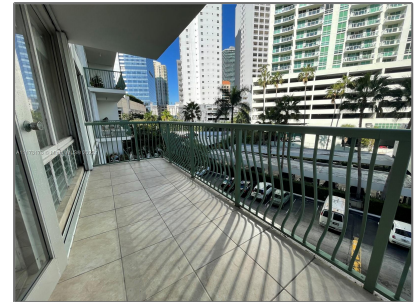

Residential Lease For Rent

1,120 Sqft - 1408 Brickell Bay Dr # 415, Miami,
Florida 33131

Basic

Property Type: **Residential Lease**

Listing Type: **For Rent**

Listing ID: **A11178178**

Price: **\$3,250**

Bedrooms: **2**

Zipcode: **33131**

Street: **1408 Brickell Bay
Dr # 415**

Features

Swimming Pool: **Above Ground**

Furnished: **Unfurnished**

Building Name: **BRICKELL BAY
TOWER CONDO**

Floor Number: **0**

Agent