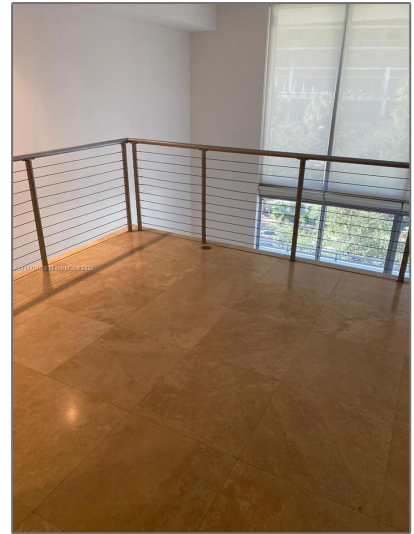

Residential Lease For Rent

1,040 Sqft - 1050 Brickell Ave # 220, Miami,
Florida 33131

Basic

Property Type: **Residential Lease**

Listing Type: **For Rent**

Listing ID: **A11177948**

Price: **\$3,300**

Bedrooms: **1**

Bathrooms: **2**

Square Footage: **1,040 Sqft**

Year Built: **2008**

Address

Country: **US**

State: **FL**

County: **Miami-Dade County**

City: **Miami**

Zipcode: **33131**

Street: **1050 Brickell Ave #
220**

Features

✓ Swimming Pool: **In Ground**

✓ Heating System: **Central, Electric**

✓ Cooling System: **Central Air, Electric**

✓ Patio: **Porch/balcony**

✓ Furnished: **Unfurnished**