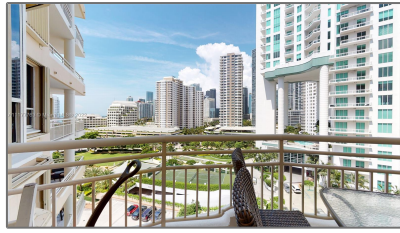

Residential For Sale

1,410 Sqft - 888 Brickell Key Dr # 1100, Miami, Florida 33131

Basic

Property Type:	Residential
Listing Type:	For Sale
Listing ID:	A11177763
Price:	\$785,000
Bedrooms:	2
Bathrooms:	2
Half Bathrooms:	1
Square Footage:	1,410 Sqft
Year Built:	1995
Lot Area:	1,410 Sqft

Features

✓	Heating System:	Central
✓	Cooling System:	Central Air
✓	View:	Bay
✓	Pet Allowed:	Restrictions Or Possible Restrictions

Address

Country:	US
State:	FL
County:	Miami-Dade County
City:	Miami
Zipcode:	33131
Street:	888 Brickell Key Dr # 1100
Building Name:	ONE TEQUESTA POINT
Floor Number:	0