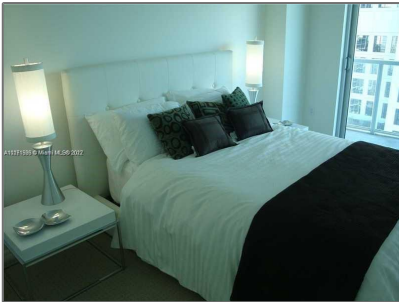

Residential Lease For Rent

738 Sqft - 500 Brickell Ave # 3608, Miami, Florida 33131

Basic

Property Type: **Residential Lease**

Listing Type: **For Rent**

Listing ID: **A11171596**

Price: **\$3,500**

Bedrooms: **1**