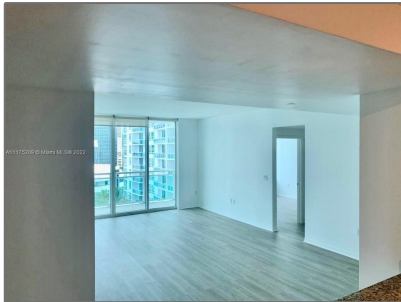

Residential Lease For Rent

1,101 Sqft - 950 Brickell Bay Dr # 1705, Miami, Florida 33131

Basic

Property Type: **Residential Lease**

Listing Type: **For Rent**

Listing ID: **A11175209**

Price: **\$4,500**

Bedrooms: **2**

Zipcode: **33131**

Street: **950 Brickell Bay Dr
1705**

Building Name: **THE PLAZA 851
BRICKELL CO**

Floor Number: **0**

Features

✓ Swimming Pool: **Above Ground**

✓ Heating System: **Central**

✓ Cooling System: **Central Air**