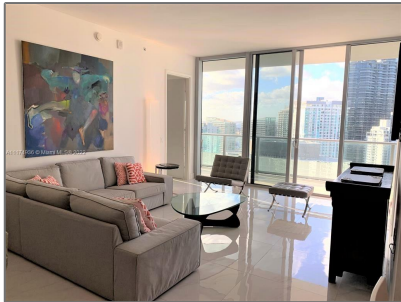

Residential Lease For Rent

1,153 Sqft - 1300 Brickell Bay Dr # 4105, Miami, Florida 33131

Basic

Property Type: **Residential Lease**

Listing Type: **For Rent**

Listing ID: **A11174936**

Price: **\$6,000**

Bedrooms: **2**

County: **Miami-Dade County**

City: **Miami**

Zipcode: **33131**

Street: **1300 Brickell Bay Dr # 4105**

Building Name: **BRICKELL HOUSE CONDO**

Features

✓ Swimming Pool: Above Ground, Hot Tub

✓ Heating System: Central