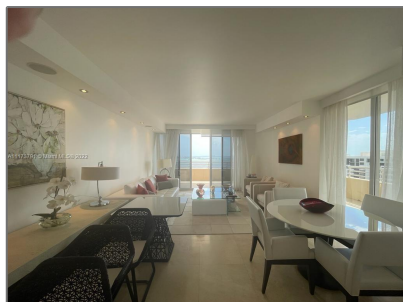

Residential For Sale

1,776 Sqft - 808 Brickell Key Dr # 2208, Miami, Florida 33131

Basic

Property Type: **Residential**

Listing Type: **For Sale**

Listing ID: **A11173791**

Price: **\$1,395,000**

Bedrooms: **2**

County: **Miami-Dade County**

City: **Miami**

Zipcode: **33131**

Street: **808 Brickell Key Dr
2208**

Building Name: **TWO TEQUESTA**

Features

✓	Heating System:	Electric
✓	Cooling System:	Electric
✓	View:	Intracoastal View, Bay, Other View, Canal
✓	Pet Allowed:	Restrictions Or Possible Restrictions
✓	Furnished:	Unfurnished