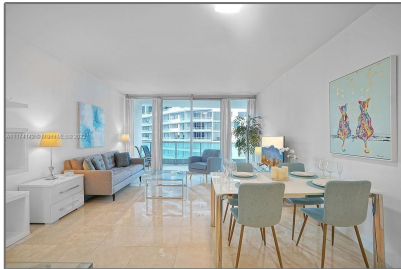

# Residential Lease For Rent

895 Sqft - 1331 Brickell Bay Dr # 906, Miami,  
Florida 33131

## Address

Country: **US**

State: **FL**

County: **Miami-Dade County**

City: **Miami**

Zipcode: **33131**

Street: **1331 Brickell Bay  
Dr # 906**

Building Name: **JADE RESIDENCES  
AT BRICKE**