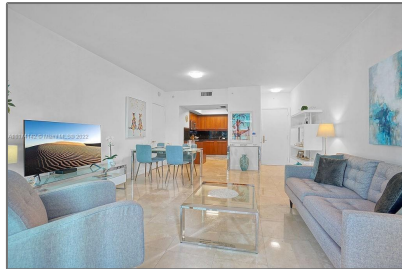

# Residential Lease For Rent

895 Sqft - 1331 Brickell Bay Dr # 906, Miami,  
Florida 33131