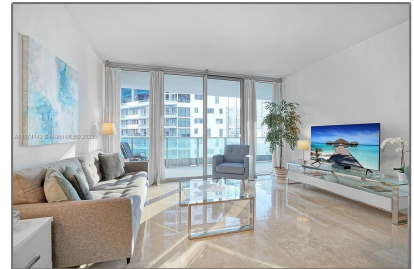

# Residential Lease For Rent

895 Sqft - 1331 Brickell Bay Dr # 906, Miami,  
Florida 33131