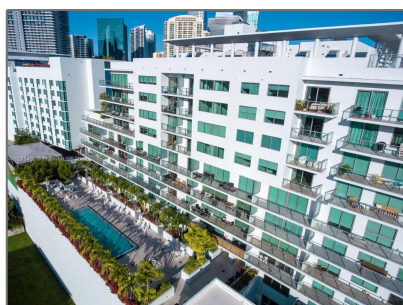

Residential For Sale

1,017 Sqft - 1600 SW 1st Ave # 514, Miami, Florida 33129

Basic

Property Type: **Residential**

Listing Type: **For Sale**

Listing ID: **A11025405**

Price: **\$540,000**

Bedrooms: **2**