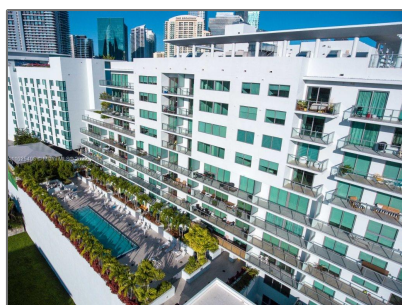

Residential For Sale

1,017 Sqft - 1600 SW 1st Ave # 514, Miami, Florida 33129

Basic

Property Type: **Residential**

Listing Type: **For Sale**

Listing ID: **A11025405**

Price: **\$540,000**

Bedrooms: **2**