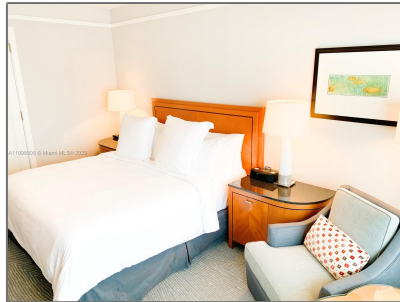

Residential Lease For Rent

983 Sqft - 1435 Brickell Ave # 3210, Miami,
Florida 33131

Basic

Property Type:	Residential Lease
Listing Type:	For Rent
Listing ID:	A11098806
Price:	\$8,900
Bedrooms:	1
Bathrooms:	1
Half Bathrooms:	1
Square Footage:	983 Sqft
Year Built:	2003

Address

Country:	US
State:	FL
County:	Miami-Dade County
City:	Miami
Zipcode:	33131
Street:	1435 Brickell Ave # 3210
Building Name:	MILLENNIUM TOWER CONDOMIN

Features

<input checked="" type="checkbox"/>	Swimming Pool:	Private, Auto Pool Clean
<input checked="" type="checkbox"/>	Heating System:	Central
<input checked="" type="checkbox"/>	Cooling System:	Central Air
<input checked="" type="checkbox"/>	View:	Bay
<input checked="" type="checkbox"/>	Pet Allowed:	Restrictions Or Possible Restrictions
<input checked="" type="checkbox"/>	Furnished:	Furnished