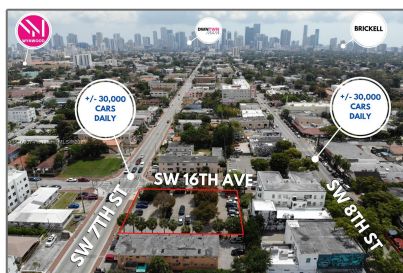

Commercial Land For Sale

- 710 SW 16th Ave, Miami, Florida 33135

Basic

Property Type: **Commercial Land**

Listing Type: **For Sale**

Listing ID: **A11109374**

Price: **\$200,000**

Lot Area: **15,763 Sqft**

Address

Country: **US**

State: **FL**

County: **Miami-Dade County**

City: **Miami**

Zipcode: **33135**

Street: **710 SW 16th Ave**

Building Name: **LAWRENCE
ESTATE LAND COS**