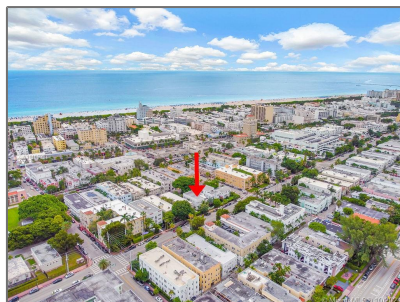

Commercial Land For Sale

- 1321 Pennsylvania Ave, Miami Beach, Florida
33139

Basic

Property Type: **Commercial Land**

Listing Type: **For Sale**

Listing ID: **A11106953**

Price: **\$2,490,000**

Lot Area: **7,500 Sqft**

Address

Country: **US**

State: **FL**

County: **Miami-Dade County**

City: **Miami Beach**

Zipcode: **33139**

Street: **1321 Pennsylvania Ave**

Building Name: **OCEAN BEACH
ADDN NO 3**