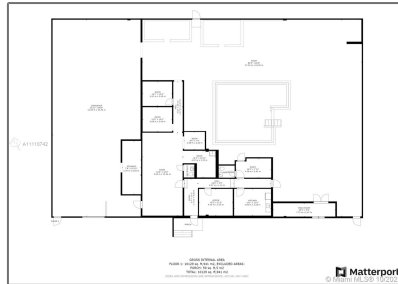

## Basic

Property Type: **Commercial Sale**

Listing Type: **For Sale**

Listing ID: **A11110742**

Price: **\$15**

Year Built: **1973**

Lot Area: **19,937 Sqft**

## Address

Country: **US**

State: **FL**

County: **Broward County**

City: **Pompano Beach**

Zipcode: **33069**

Street: **3041 Gateway Dr**

Floor Number: **0**